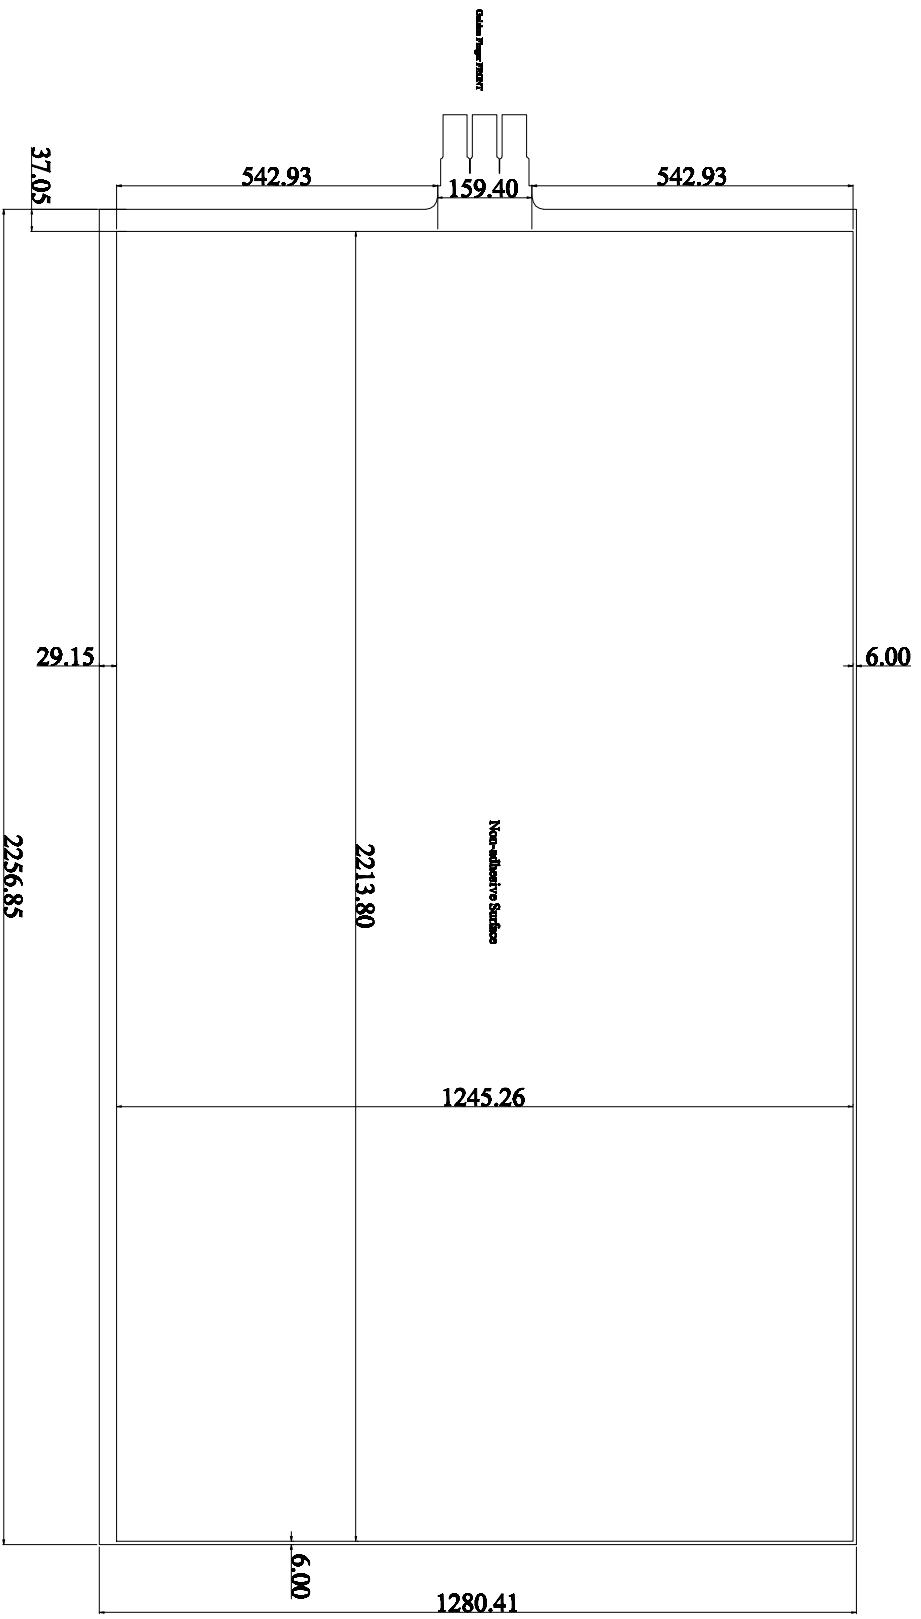

Effective width:2213.80;Effective height:1245.26;Cutting width:2256.85;Cutting height:1.280,41

**GreenTouch** 

Shenzhen GreenTouch Technology Co.,Ltd

Model No.:	GT-TF-XTB100W-1	Size	100"	Ratio	16:9
Structure	F+F	Unit	mm	Scale	1:1
Design	李俊	Date	2017.02.08	Page	1/1
Check	付作书	Date	2017.02.08	Version	A0
Release	邓耀生	Date	2017.02.08		