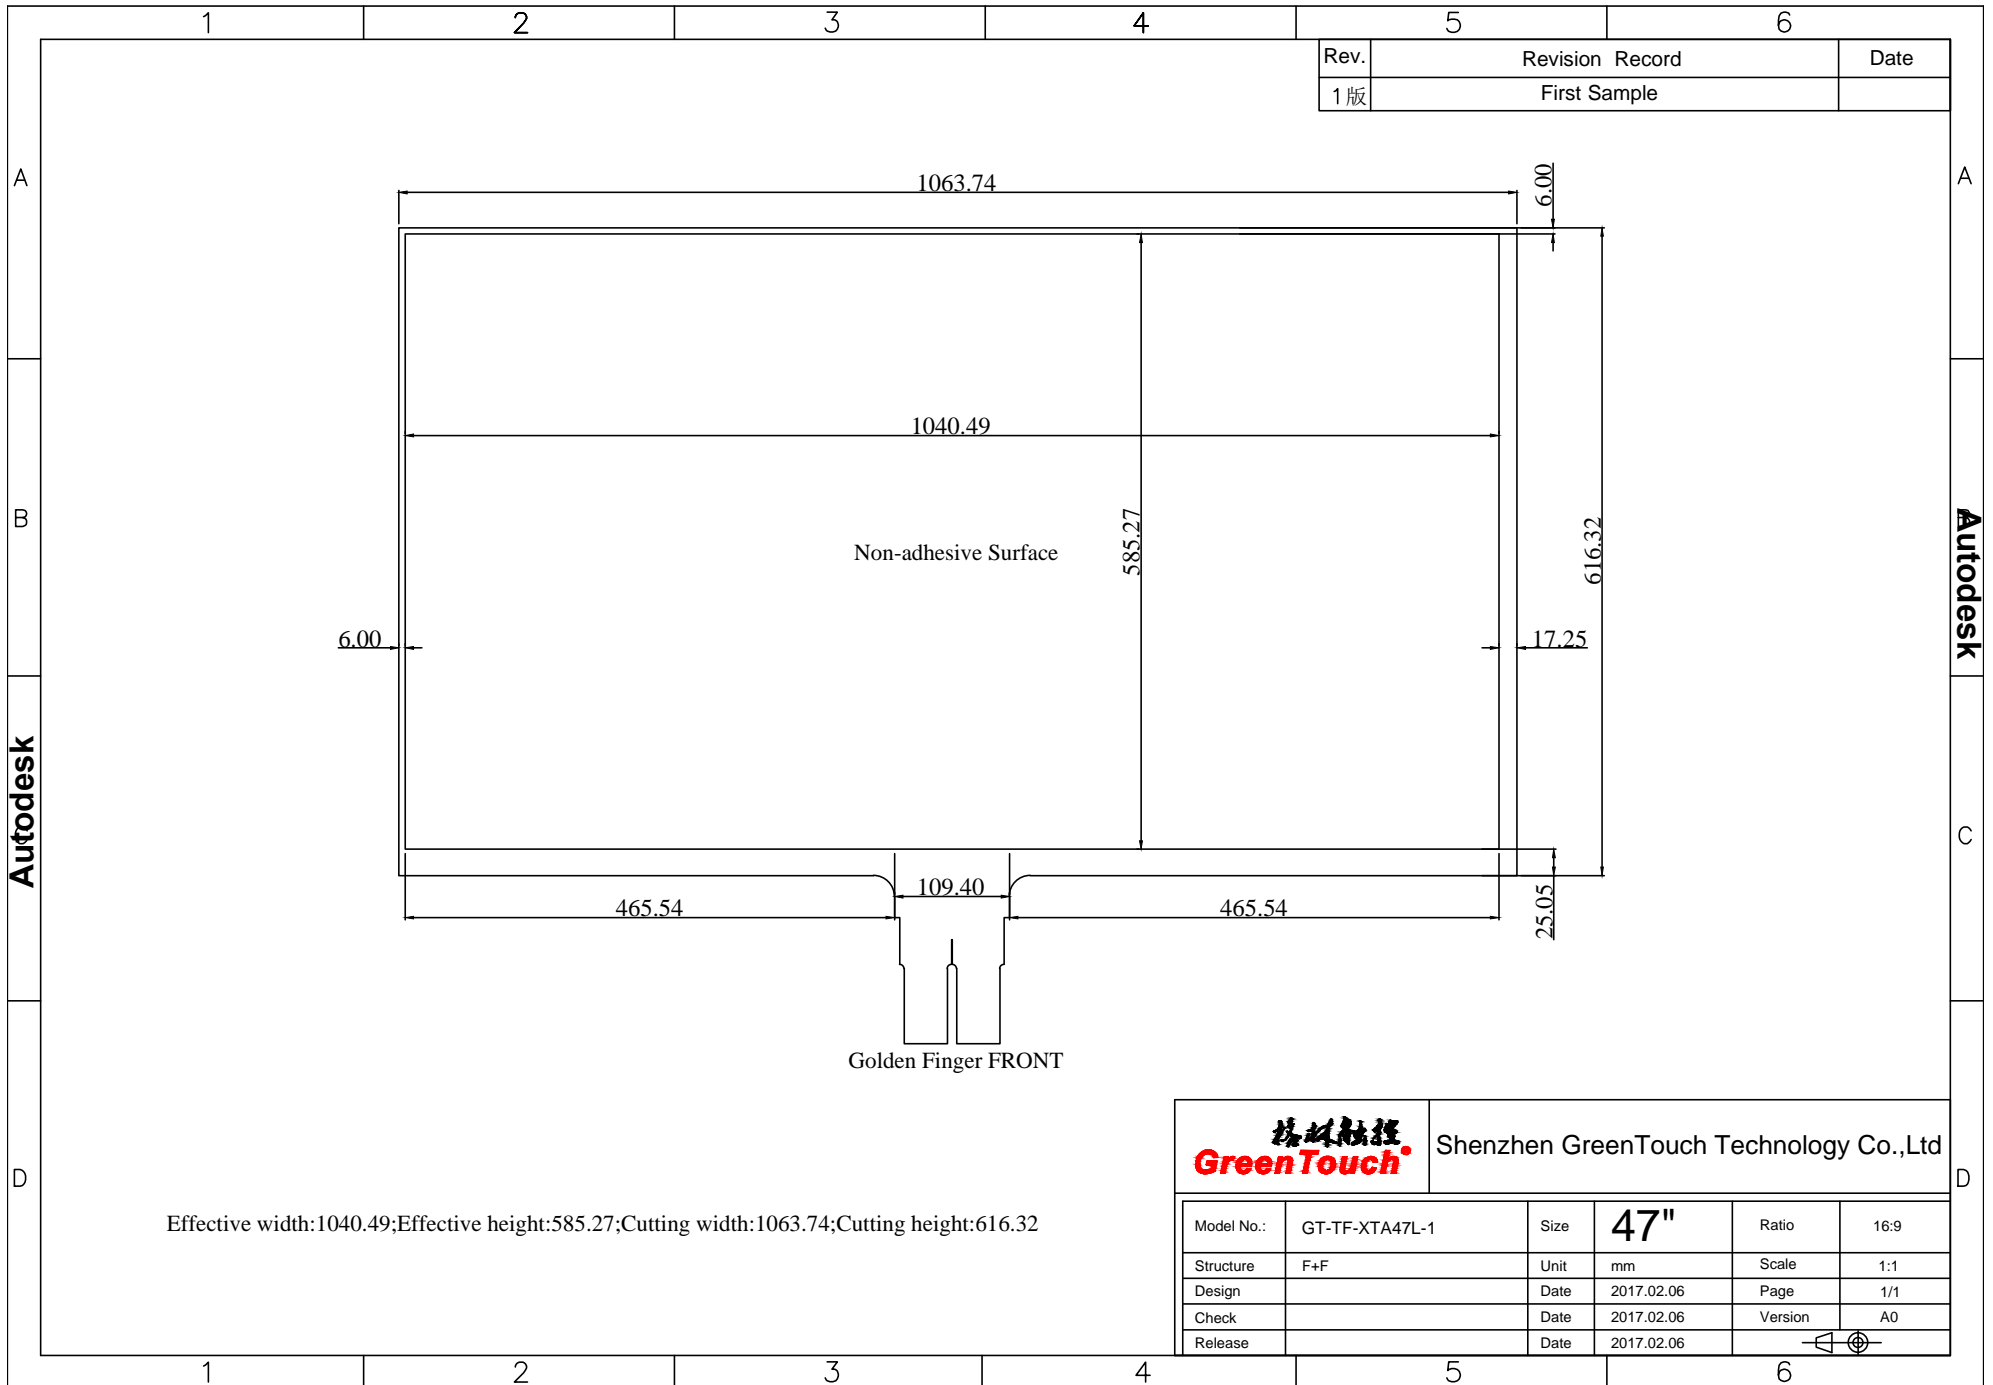

# Autodesk

Effective width:1040.49;Effective height:585.27;Cutting width:1063.74;Cutting height:616.32

 Shenzhen GreenTouch Technology Co.,Ltd		Model No.:	GT-TF-XTA47L-1	Size	<b>47"</b>	Ratio	16:9
		Structure	F+F	Unit	mm	Scale	1:1
Design		Date	2017.02.06	Page	1/1		
Check		Date	2017.02.06	Version	A0		
Release		Date	2017.02.06				