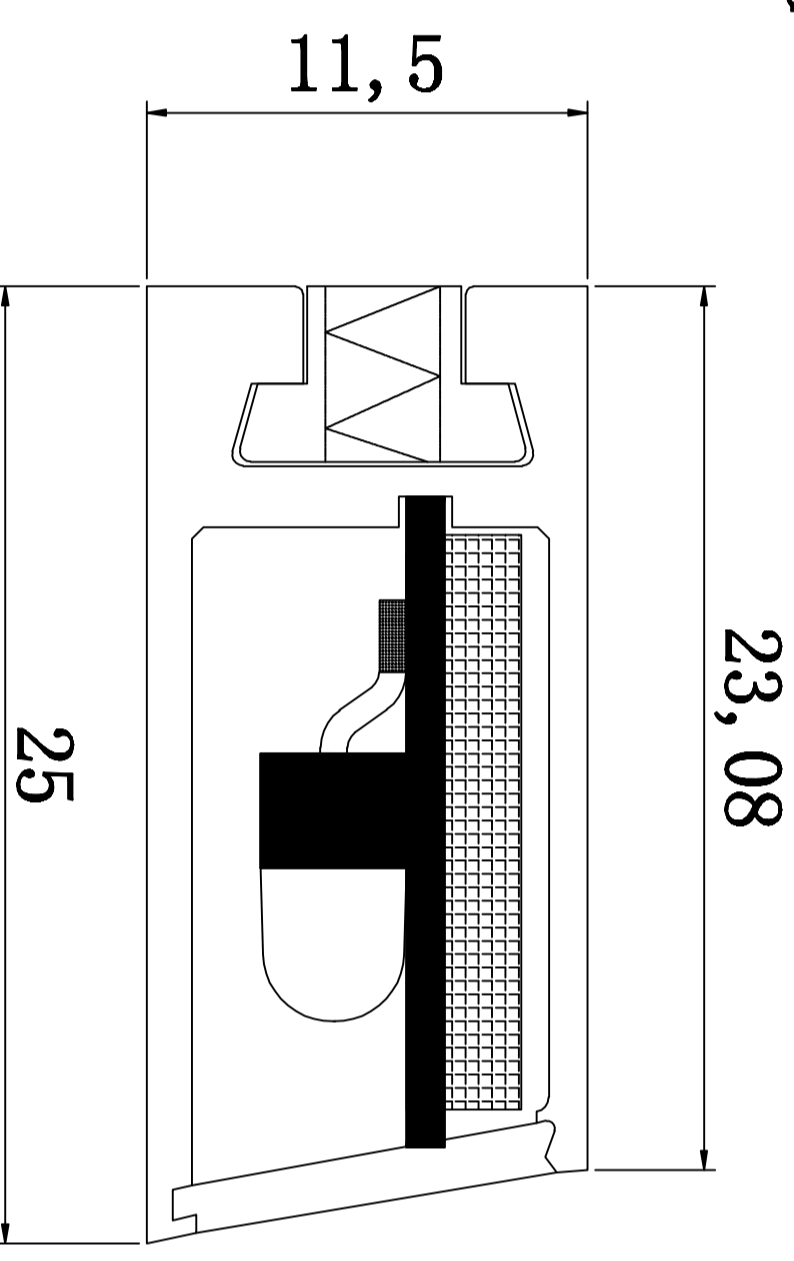

4145.92/OD
4095.92/AA

1785.71/OD
1735.71/AA

46"
46"
46"
46"
46"
46"
46"
46"
46"
46"

11.5

USB 2 Meter

Section G

TOLEANCES
(UNLESS OTHERWISE STATED)
DECIMALS
ANGLES ±0.5°

>2000mm	±0.00mm
1600 < X ≤ 2000mm	±1.20mm
1200 < X ≤ 1600mm	±0.80mm
800 < X ≤ 1200mm	±0.50mm
400 < X ≤ 800mm	±0.30mm
120 < X ≤ 400mm	±0.20mm
30 < X ≤ 120mm	±0.15mm
≤ 30mm	±0.15mm

GreenTouch

GreenTouch Technology Co., Ltd

Model No.:	GT-IR-TH46-3X4A	Size	46-3X4	Scale	1:1
Design	李俊	Date	2020.04.26	Unit	mm
Check	付作书	Date	2020.04.26	Version	A0
Release	汪陈	Date	2020.04.26		

8 7 6 5 4 3 2 1